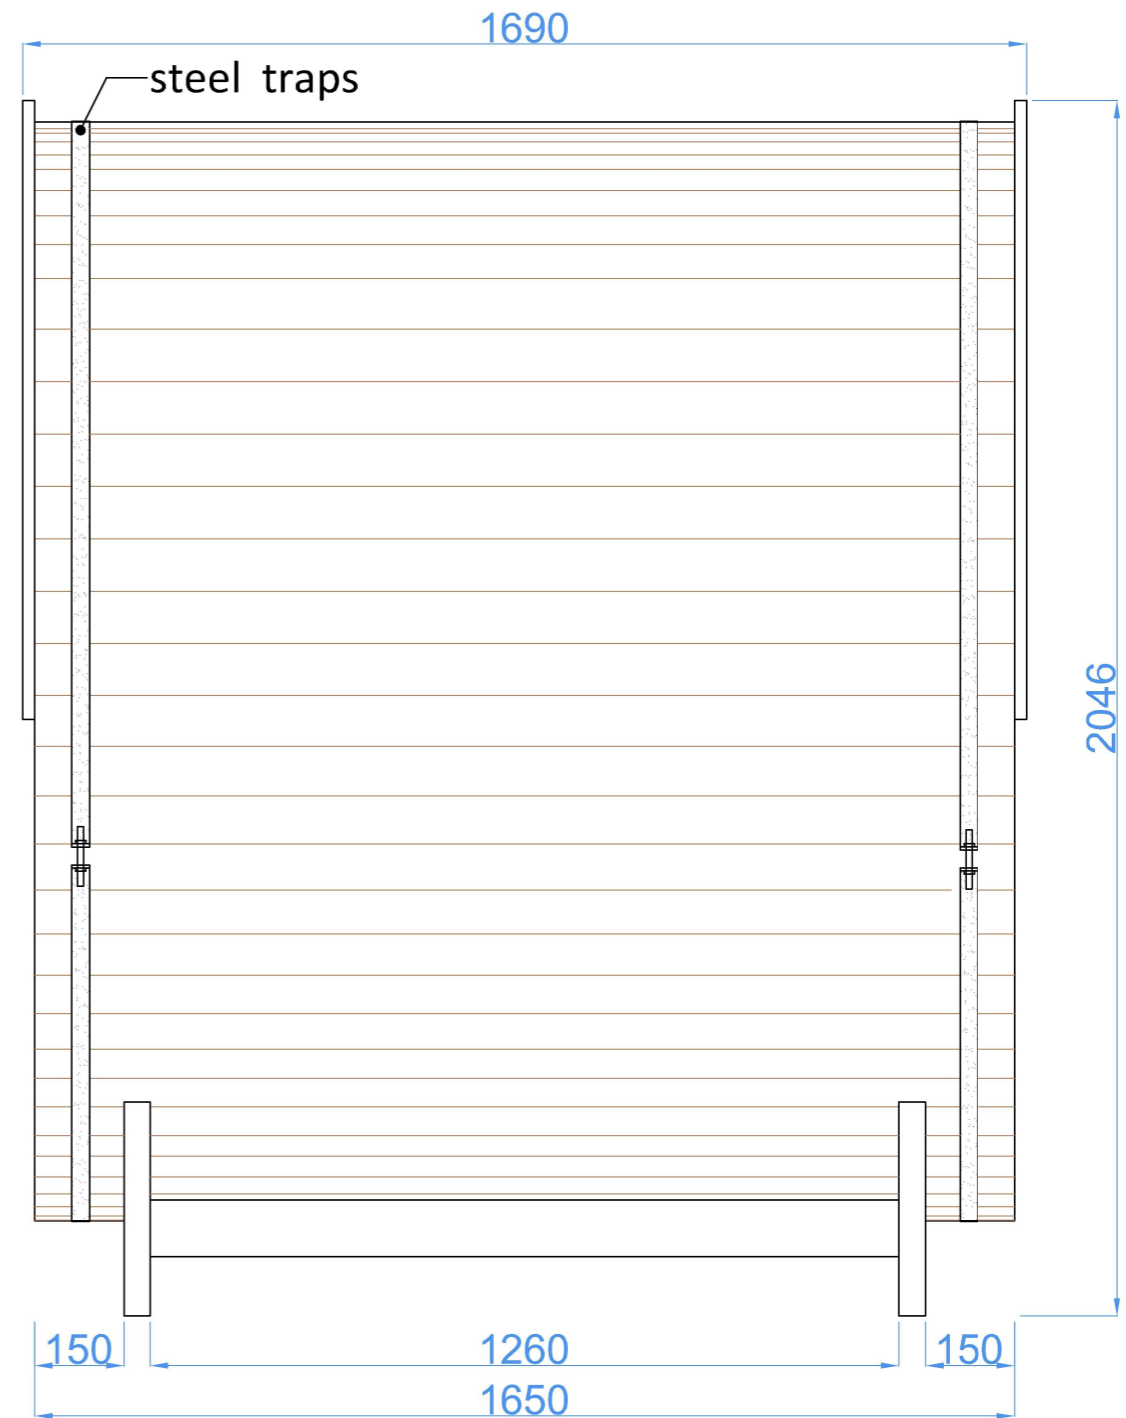

Front View

Side View

Size of steel traps:
5910*30*0.8mm
packing-case external dimension:
1880*1068*794mm
packing-case inside dimension:
1832*1020*680mm

TR170-X

Top View
TR170-X

TR170-X

Units: mm