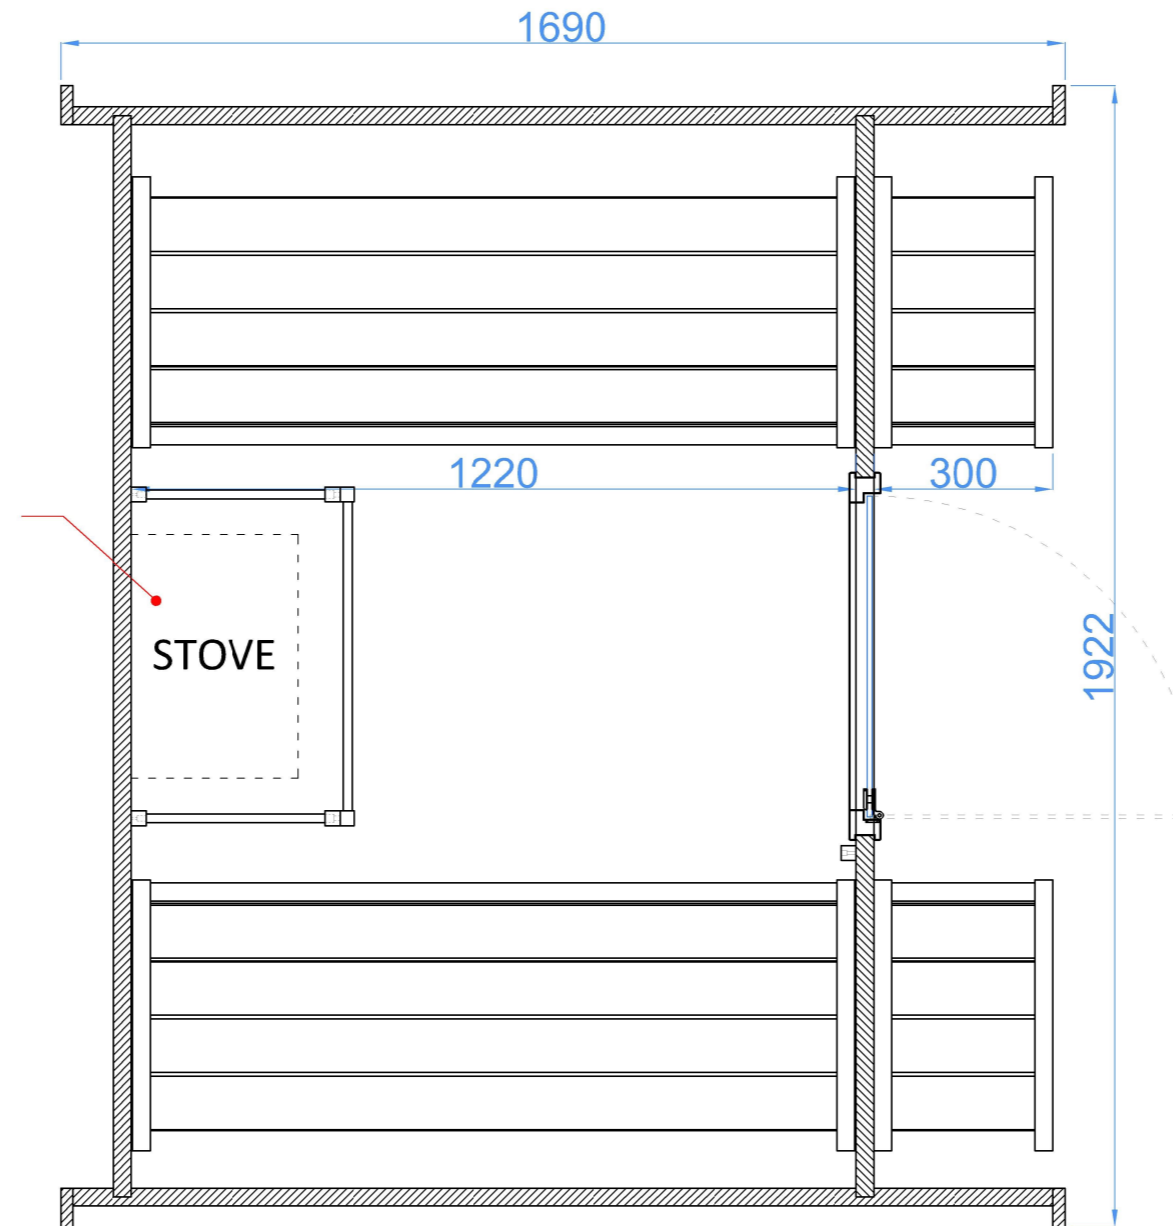

Front View

Side View

Size of steel traps:
5910*30*0.8mm
packing-case external dimension:
1880*1068*794mm
packing-case inside dimension:
1832*1020*680mm

TR170-X

Top View
TR170-X

TR170-X

Units: mm