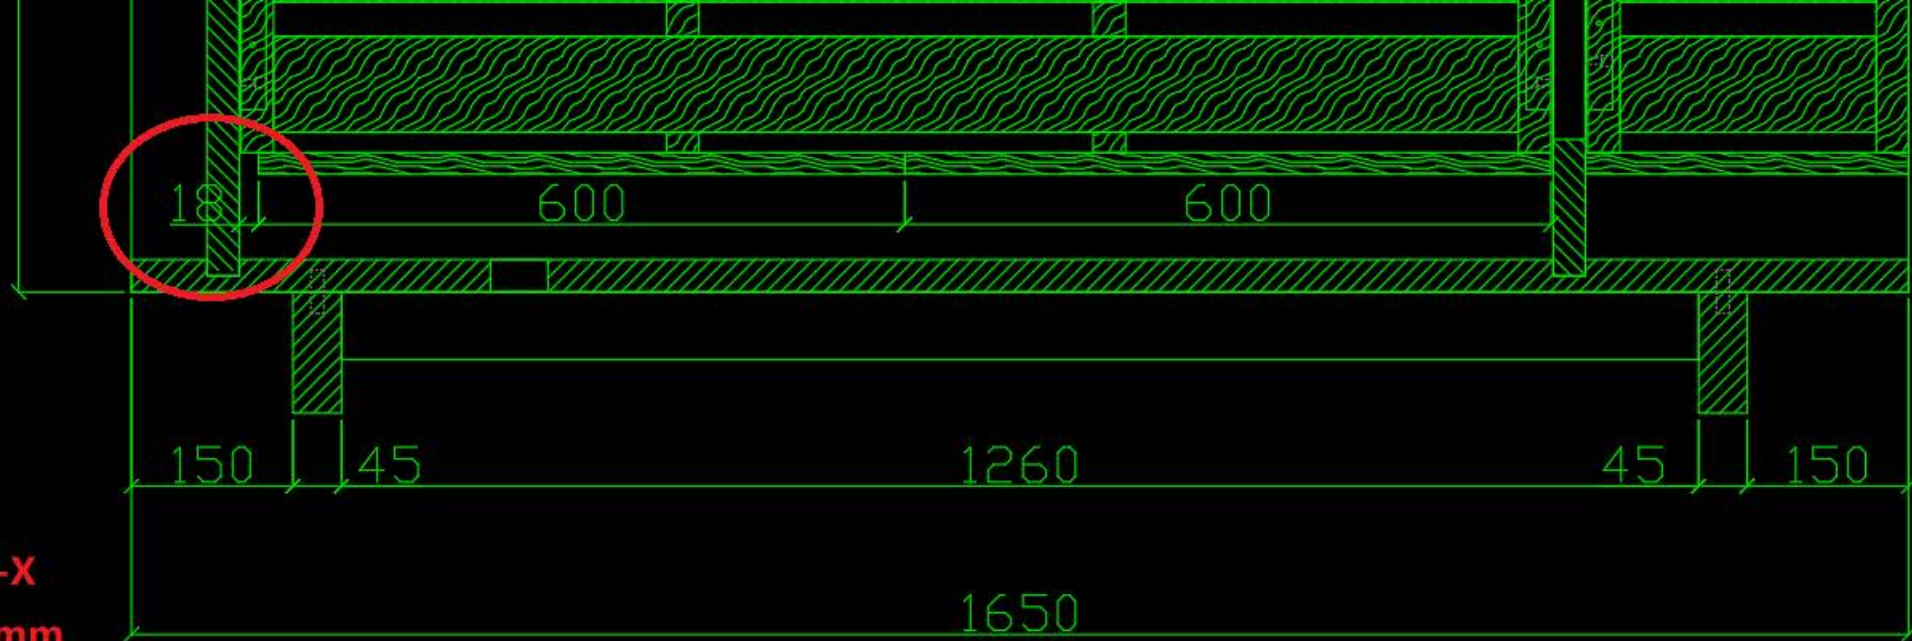

Front View

Side View

Size of steel traps:
5910*30*0.8mm
packing-case external dimension:
1880*1068*794mm
packing-case inside dimension:
1832*1020*680mm

TR170-X

Top View
TR170-X

TR170-X

Units: mm